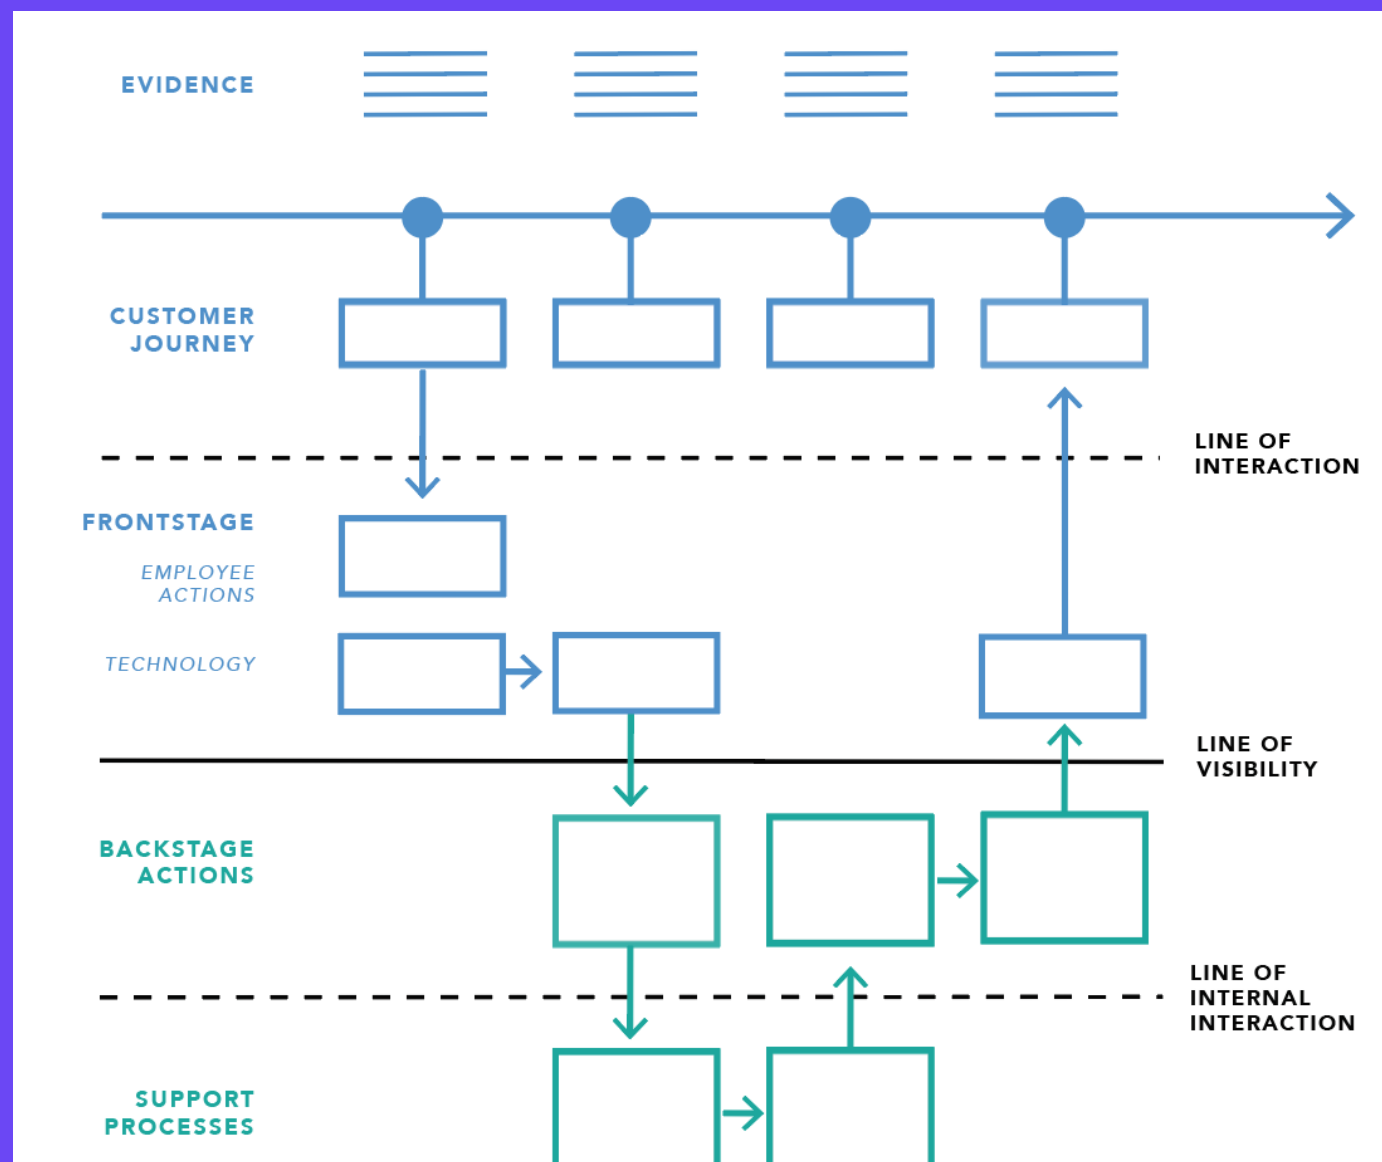

# Service Blueprint

# Service Blueprint

⌚ Time: 60 min

Example

Amie - Office Manager

📄 Review the journey identified and enrich the board by filling the empty cards, adding your comments